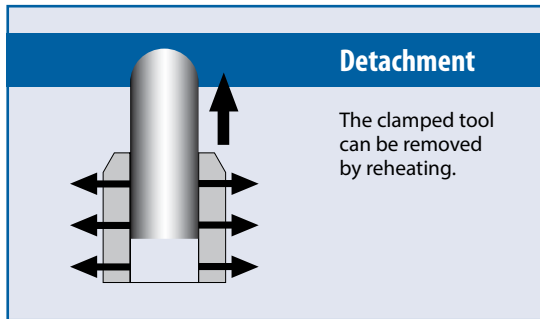

● Stocked ○ Available Upon Request; MOQ May Apply ▲ Globally Stocked

HTE

Tool Insertion

Tool Removal

Features

Holders	Shrink Extensions	Cutting Tools
Basic CAT40 CAT50 BT30 BT40 BT50 HSK-E50 HSK-A63 HSK-F63M HSK-A100 Nozzle CAT40 CAT50 BT40 BT50 HSK-A63 HSK-A100	Slim Ø3 - 12mm Ø1/8 - 1/2" Regular Ø3 - 12mm Ø1/8 - 1/2" Flush Ø3 - 12mm Ø1/8 - 1/2"	Carbide End Mills Carbide Drills Other Carbide Tools