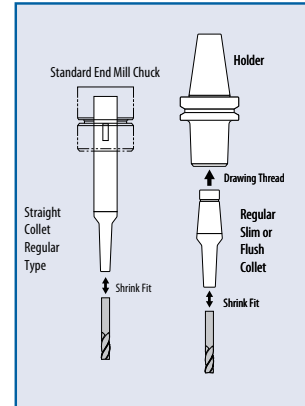

● Stocked ○ Available Upon Request; MOQ May Apply ▲ Globally Stocked

HTE

Tool Insertion

Tool Removal

Features

Holders	Shrink Extensions	Cutting Tools
Basic CAT40 CAT50 BT30 BT40 BT50 HSK-E50 HSK-A63 HSK-F63M HSK-A100 Nozzle CAT40 CAT50 BT40 BT50 HSK-A63 HSK-A100	Slim Ø3 - 12mm Ø1/8 - 1/2" Regular Ø3 - 12mm Ø1/8 - 1/2" Flush Ø3 - 12mm Ø1/8 - 1/2"	Carbide End Mills Carbide Drills Other Carbide Tools