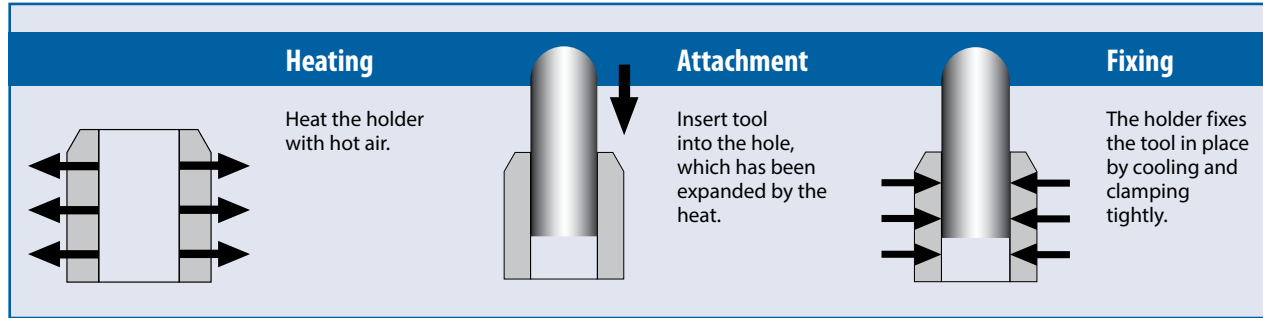

Tool Insertion