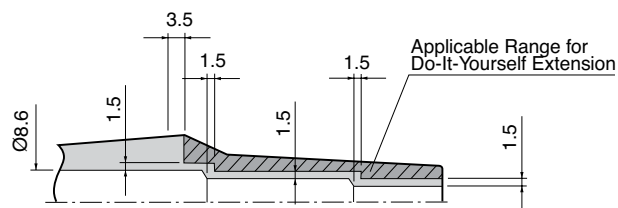

Recommended Cutting Conditions for Extension Modification

1. The cutting depth should be kept small.
2. Use water soluble coolant.
3. Use positive-rake inserts for stainless steel.

Cutting Speed (m/min)	Cutting Speed (m/min)	Feed (mm/rev)	Cutting Depth (mm)
Roughing	30 - 50	0.1	0.2
Finishing	30 - 50	0.05	0.1